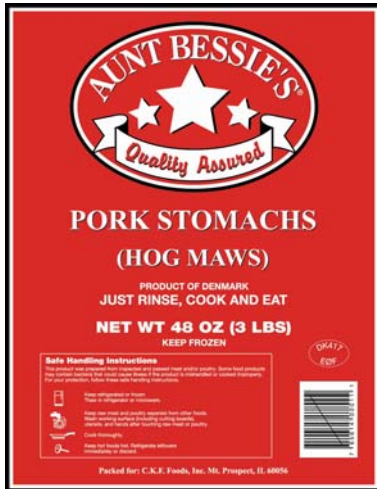

Aunt Bessie's Pork Stomachs (Hog Maws)

Aunt Bessie's pork stomachs are hand selected, trimmed, washed and then packed in a convenient 3 lbs package.

Product Specifications

Code Number: N/A	Name: Aunt Bessie's Stomachs
Packed: 16/3 lb. packages per box	Package U.P.C.: 765614000111
Code Dated: Julian On Box	Shipped: Raw/Frozen

Container Specifications

Case U.P.C.: 765614-000074	Box Dim.: 23 ¼ x 15 ¾ x 6
Cube: 1.27 cu. ft.	Tare: 2.0 lb.
Pallet Configuration: 5 Tie x 10 High = 50 cases per pallet	

Distributed by CKF Foods, Inc.